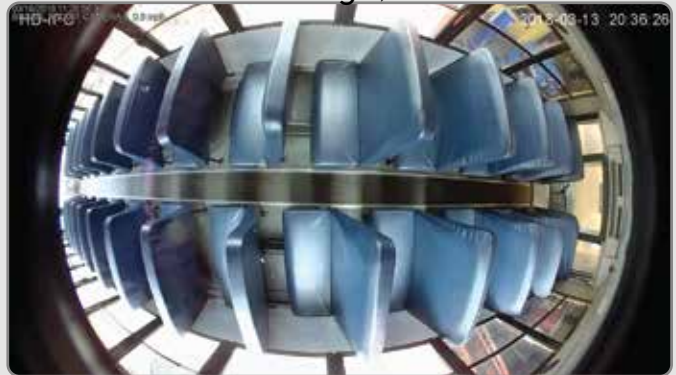

OmniView360° Image, before TruView

Even in its raw format, OmniView360° delivers a clear sharp view of virtually the entire bus

Conventional 360° cameras are no match compared to 247's OmniView360°

Typical 360° cameras have far fewer pixels and much more distortion